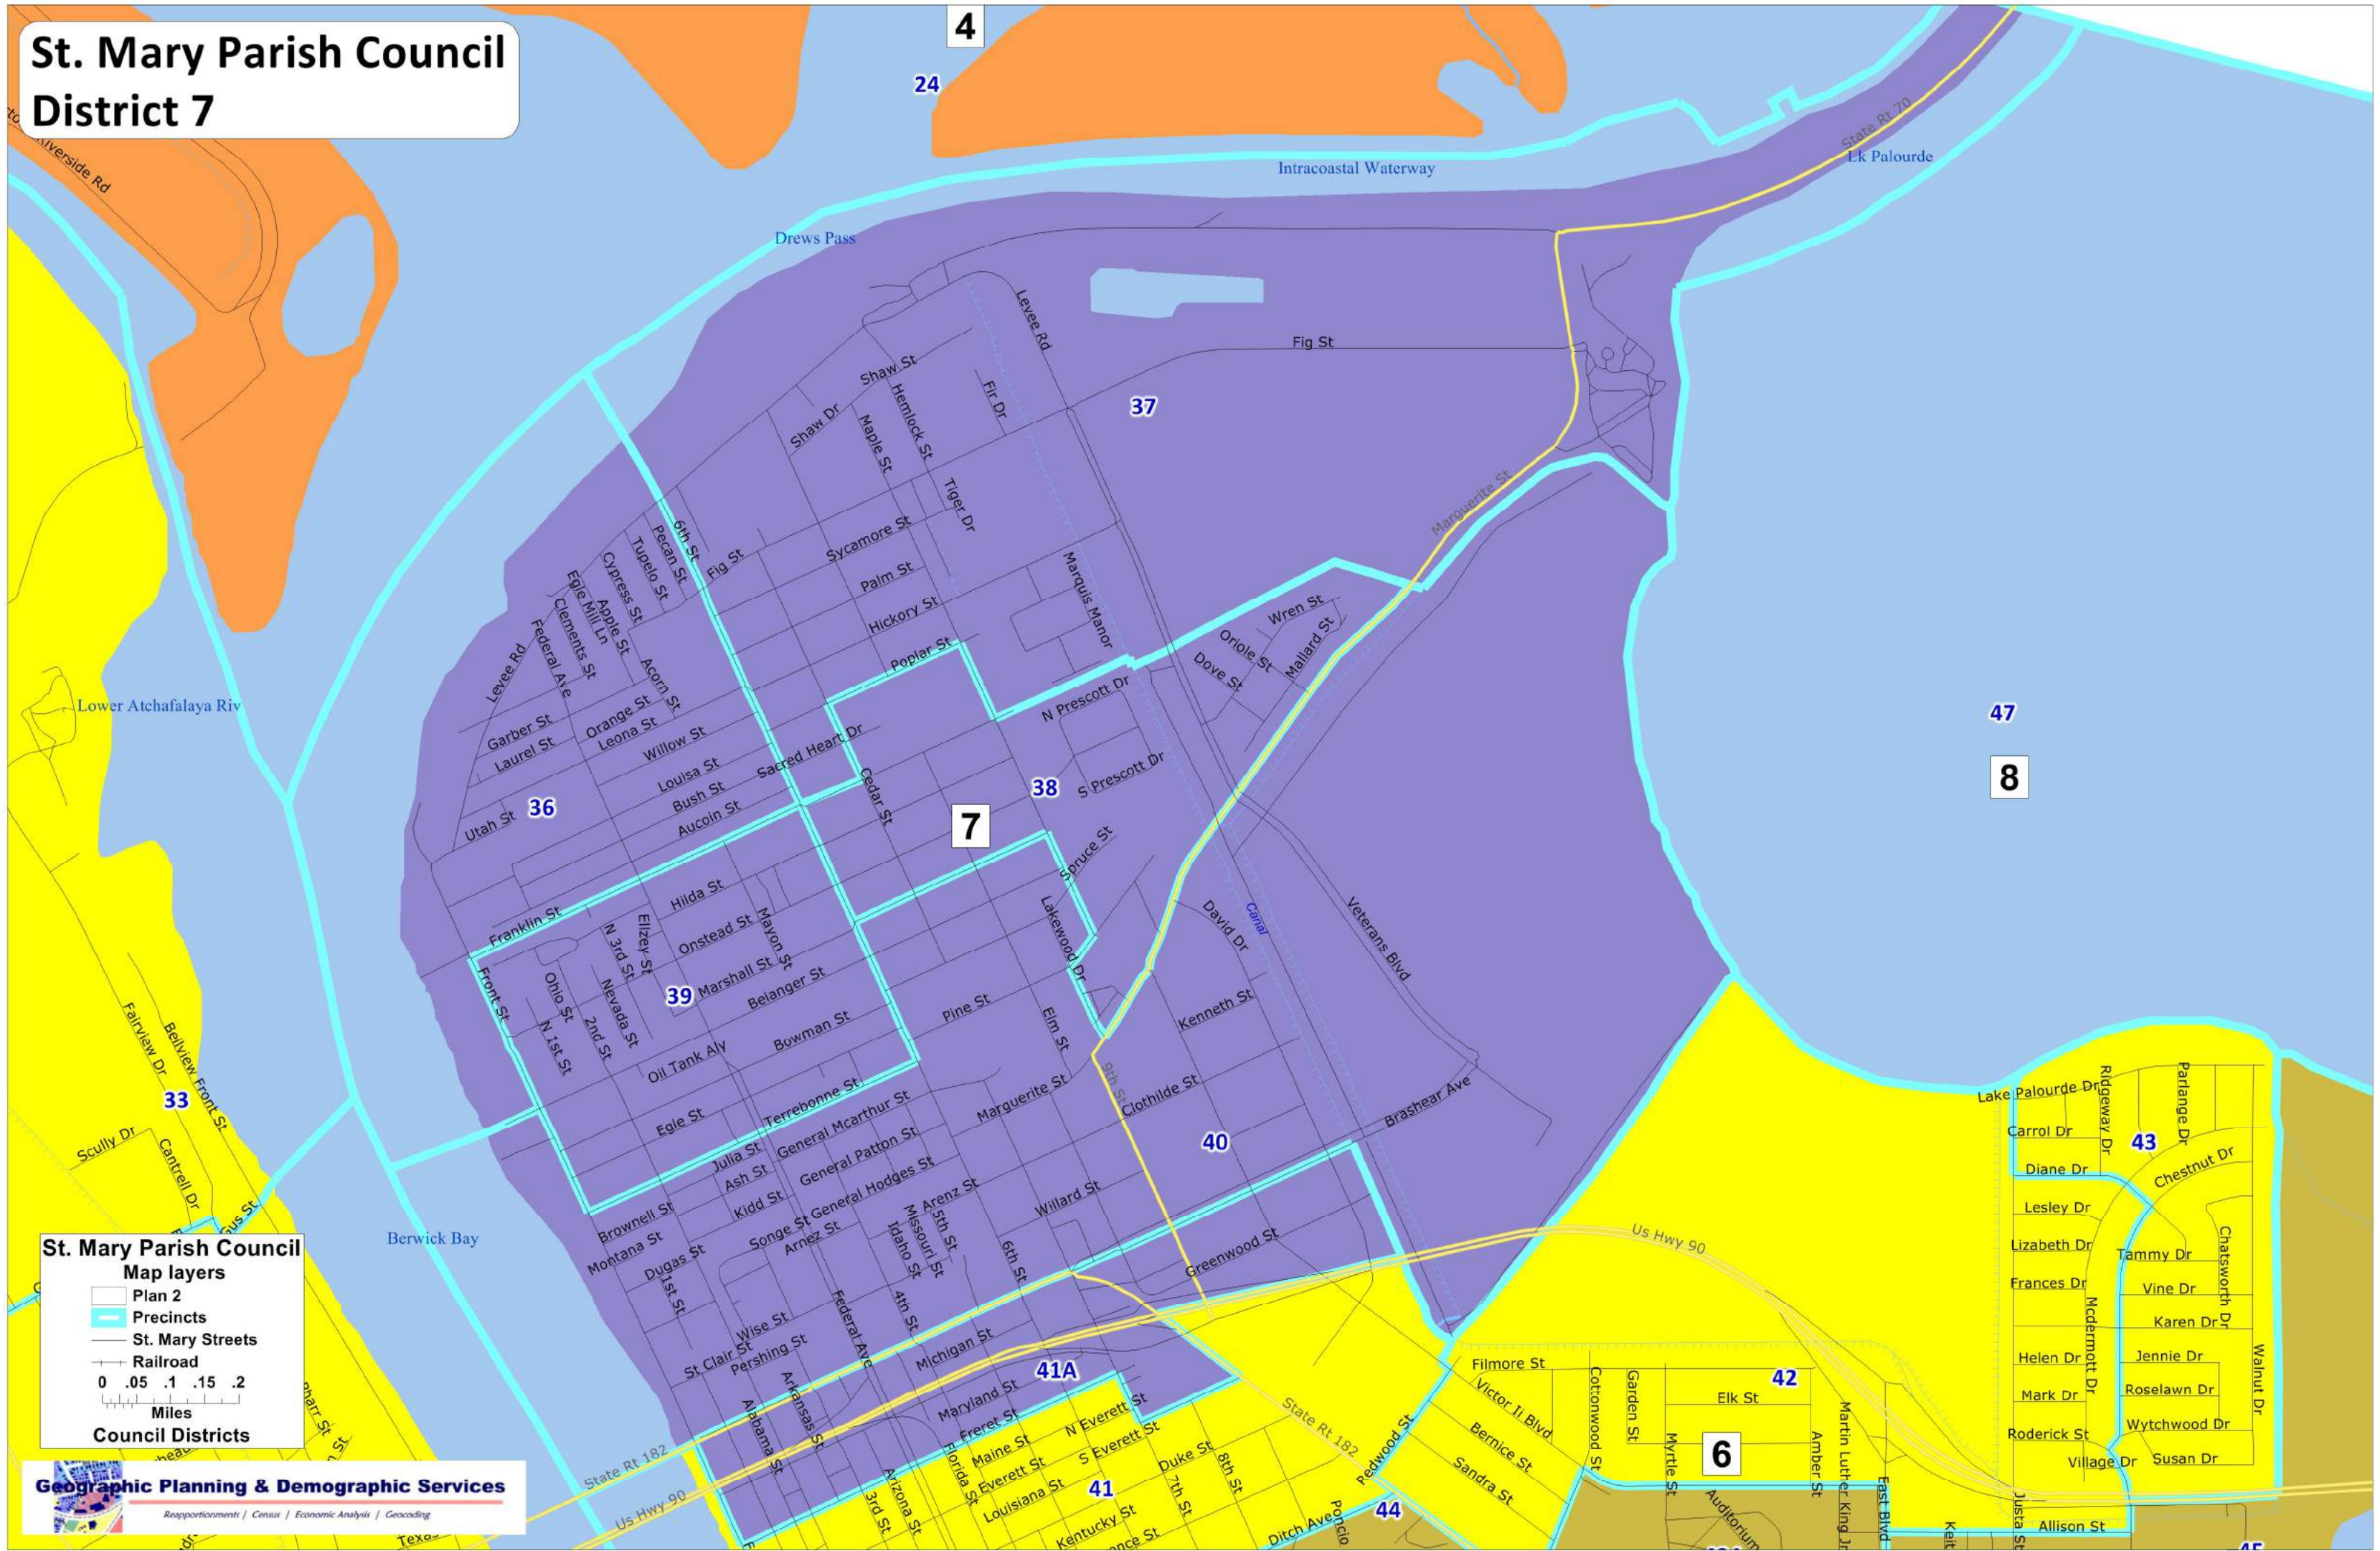

St. Mary Parish Council District 7

St. Mary Parish Council
Map layers

- Plan 2
- Precincts
- St. Mary Streets
- Railroad

0 .05 .1 .15 .2
 Miles

Council Districts