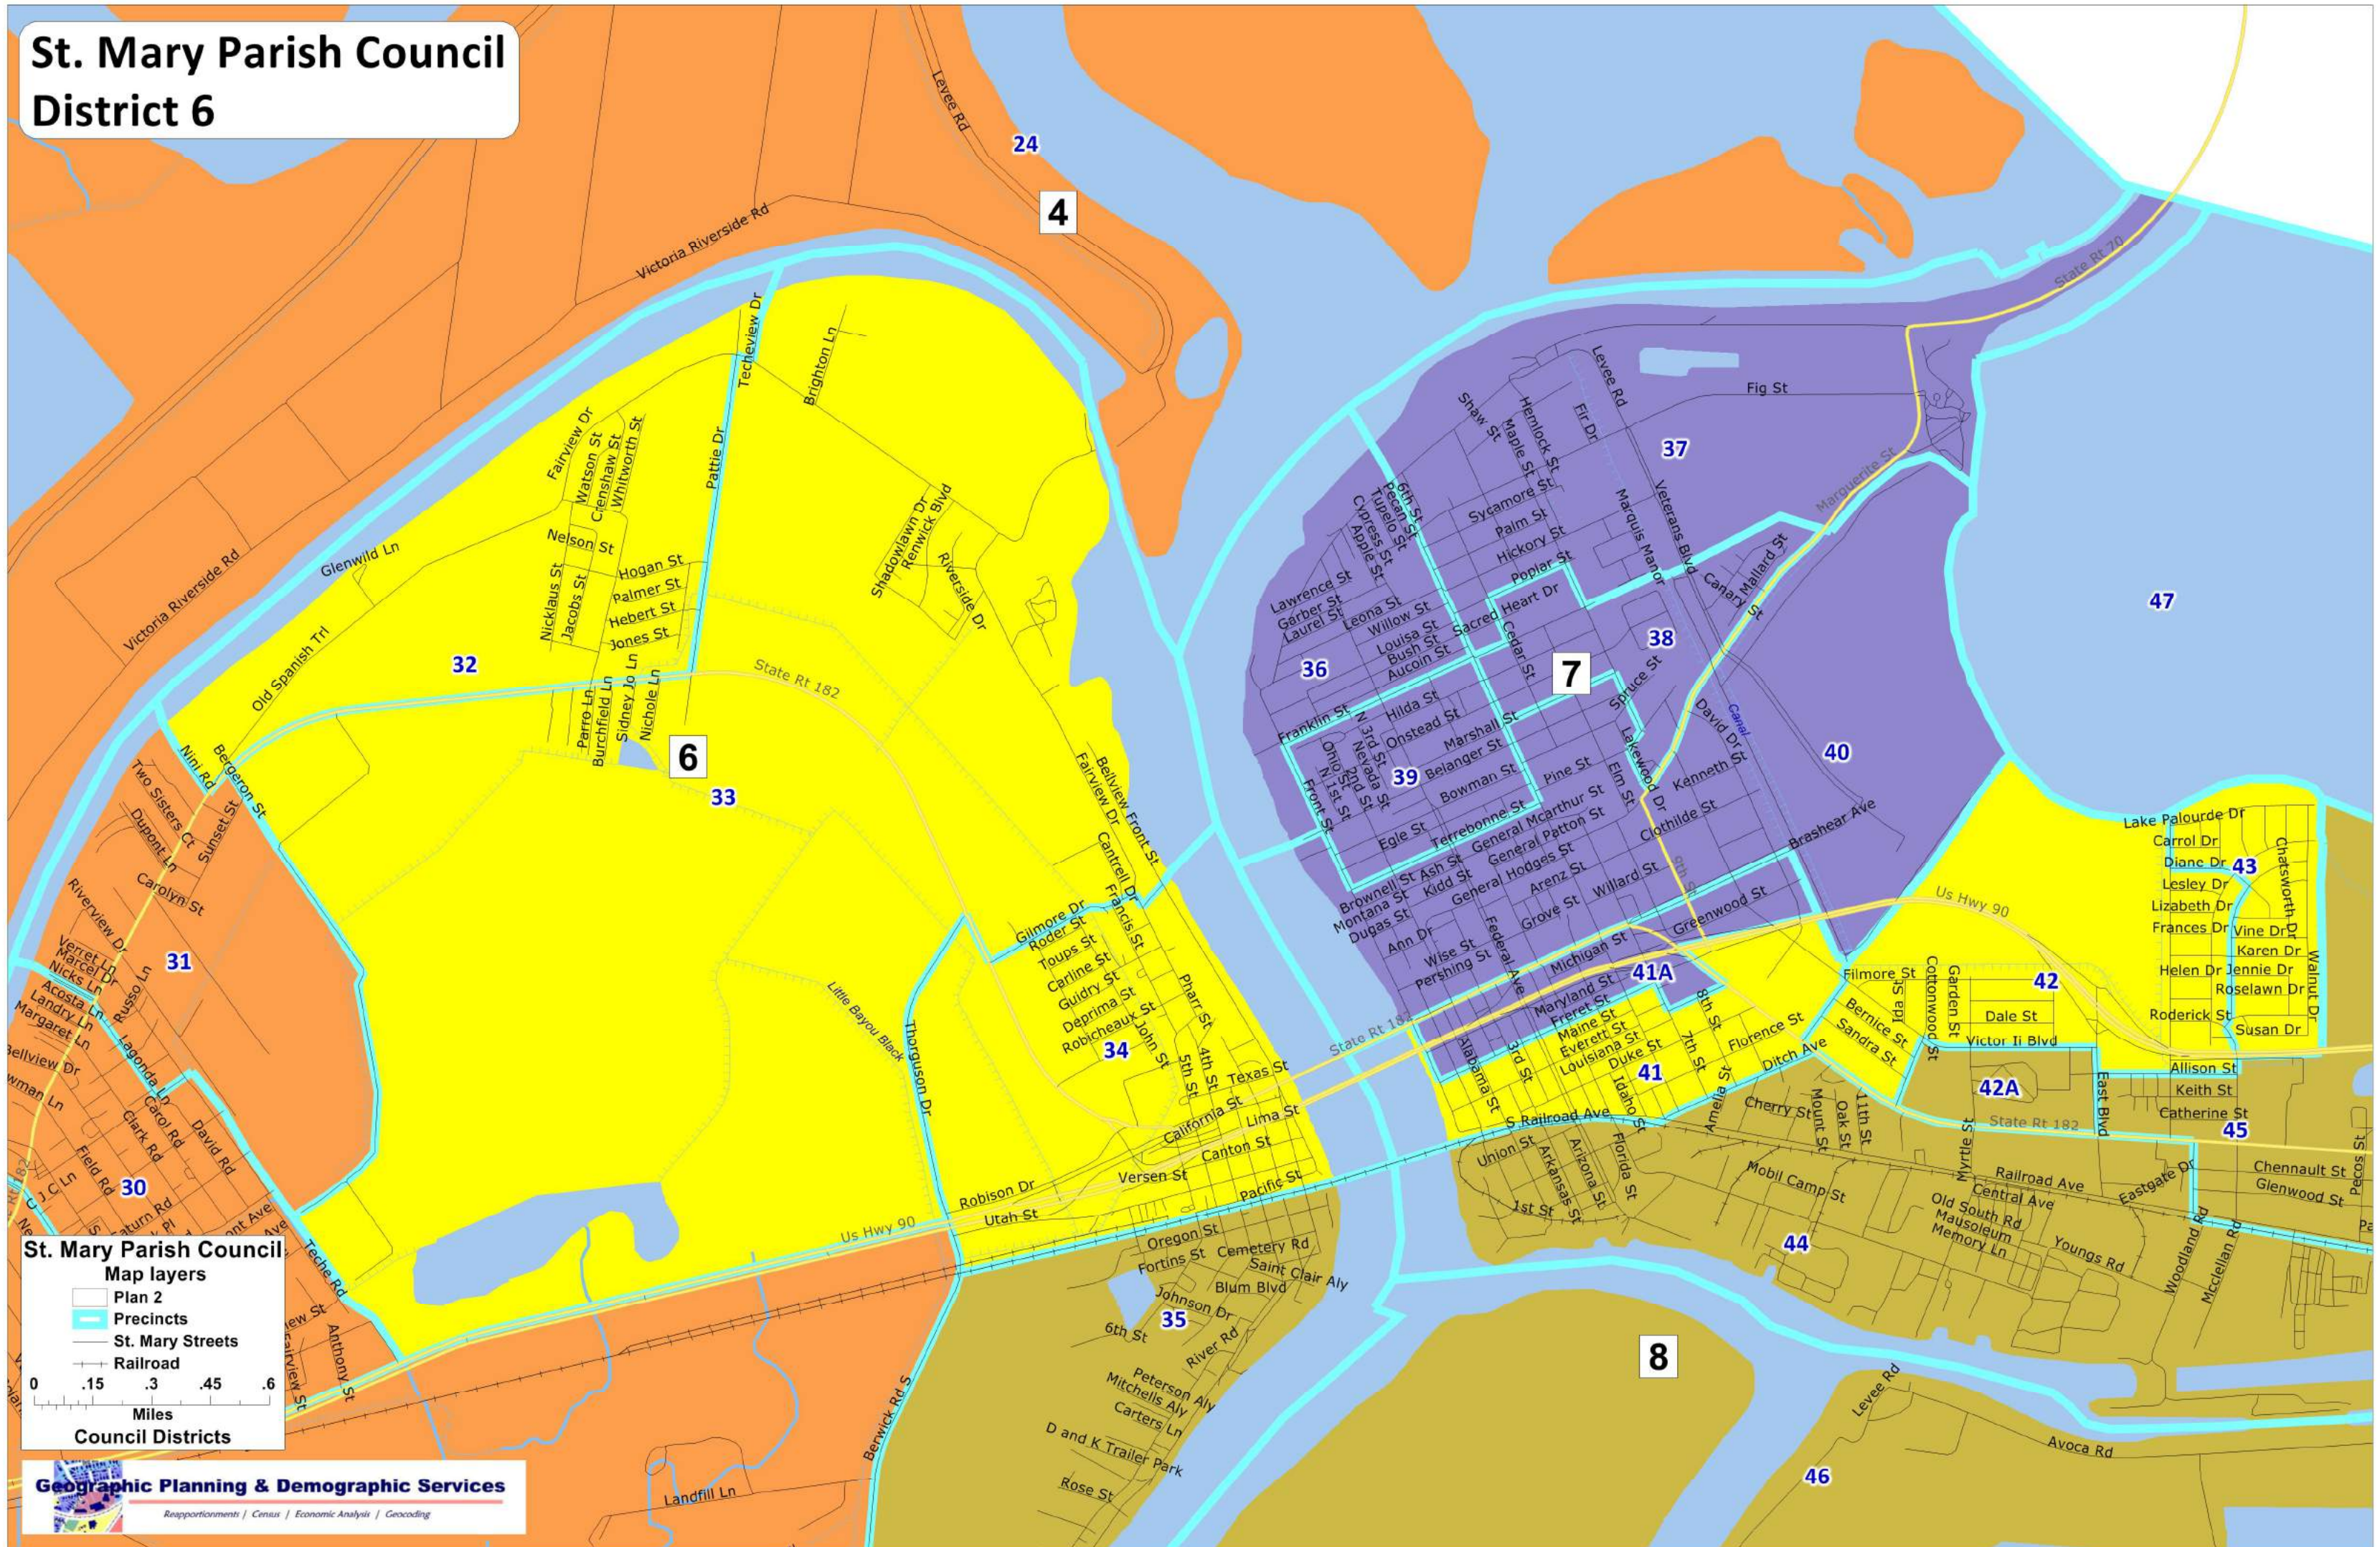

St. Mary Parish Council District 6

**St. Mary Parish Council
Map layers**

- Plan 2
- Precincts
- St. Mary Streets
- Railroad

0 .15 .3 .45 .6
Miles

Council Districts