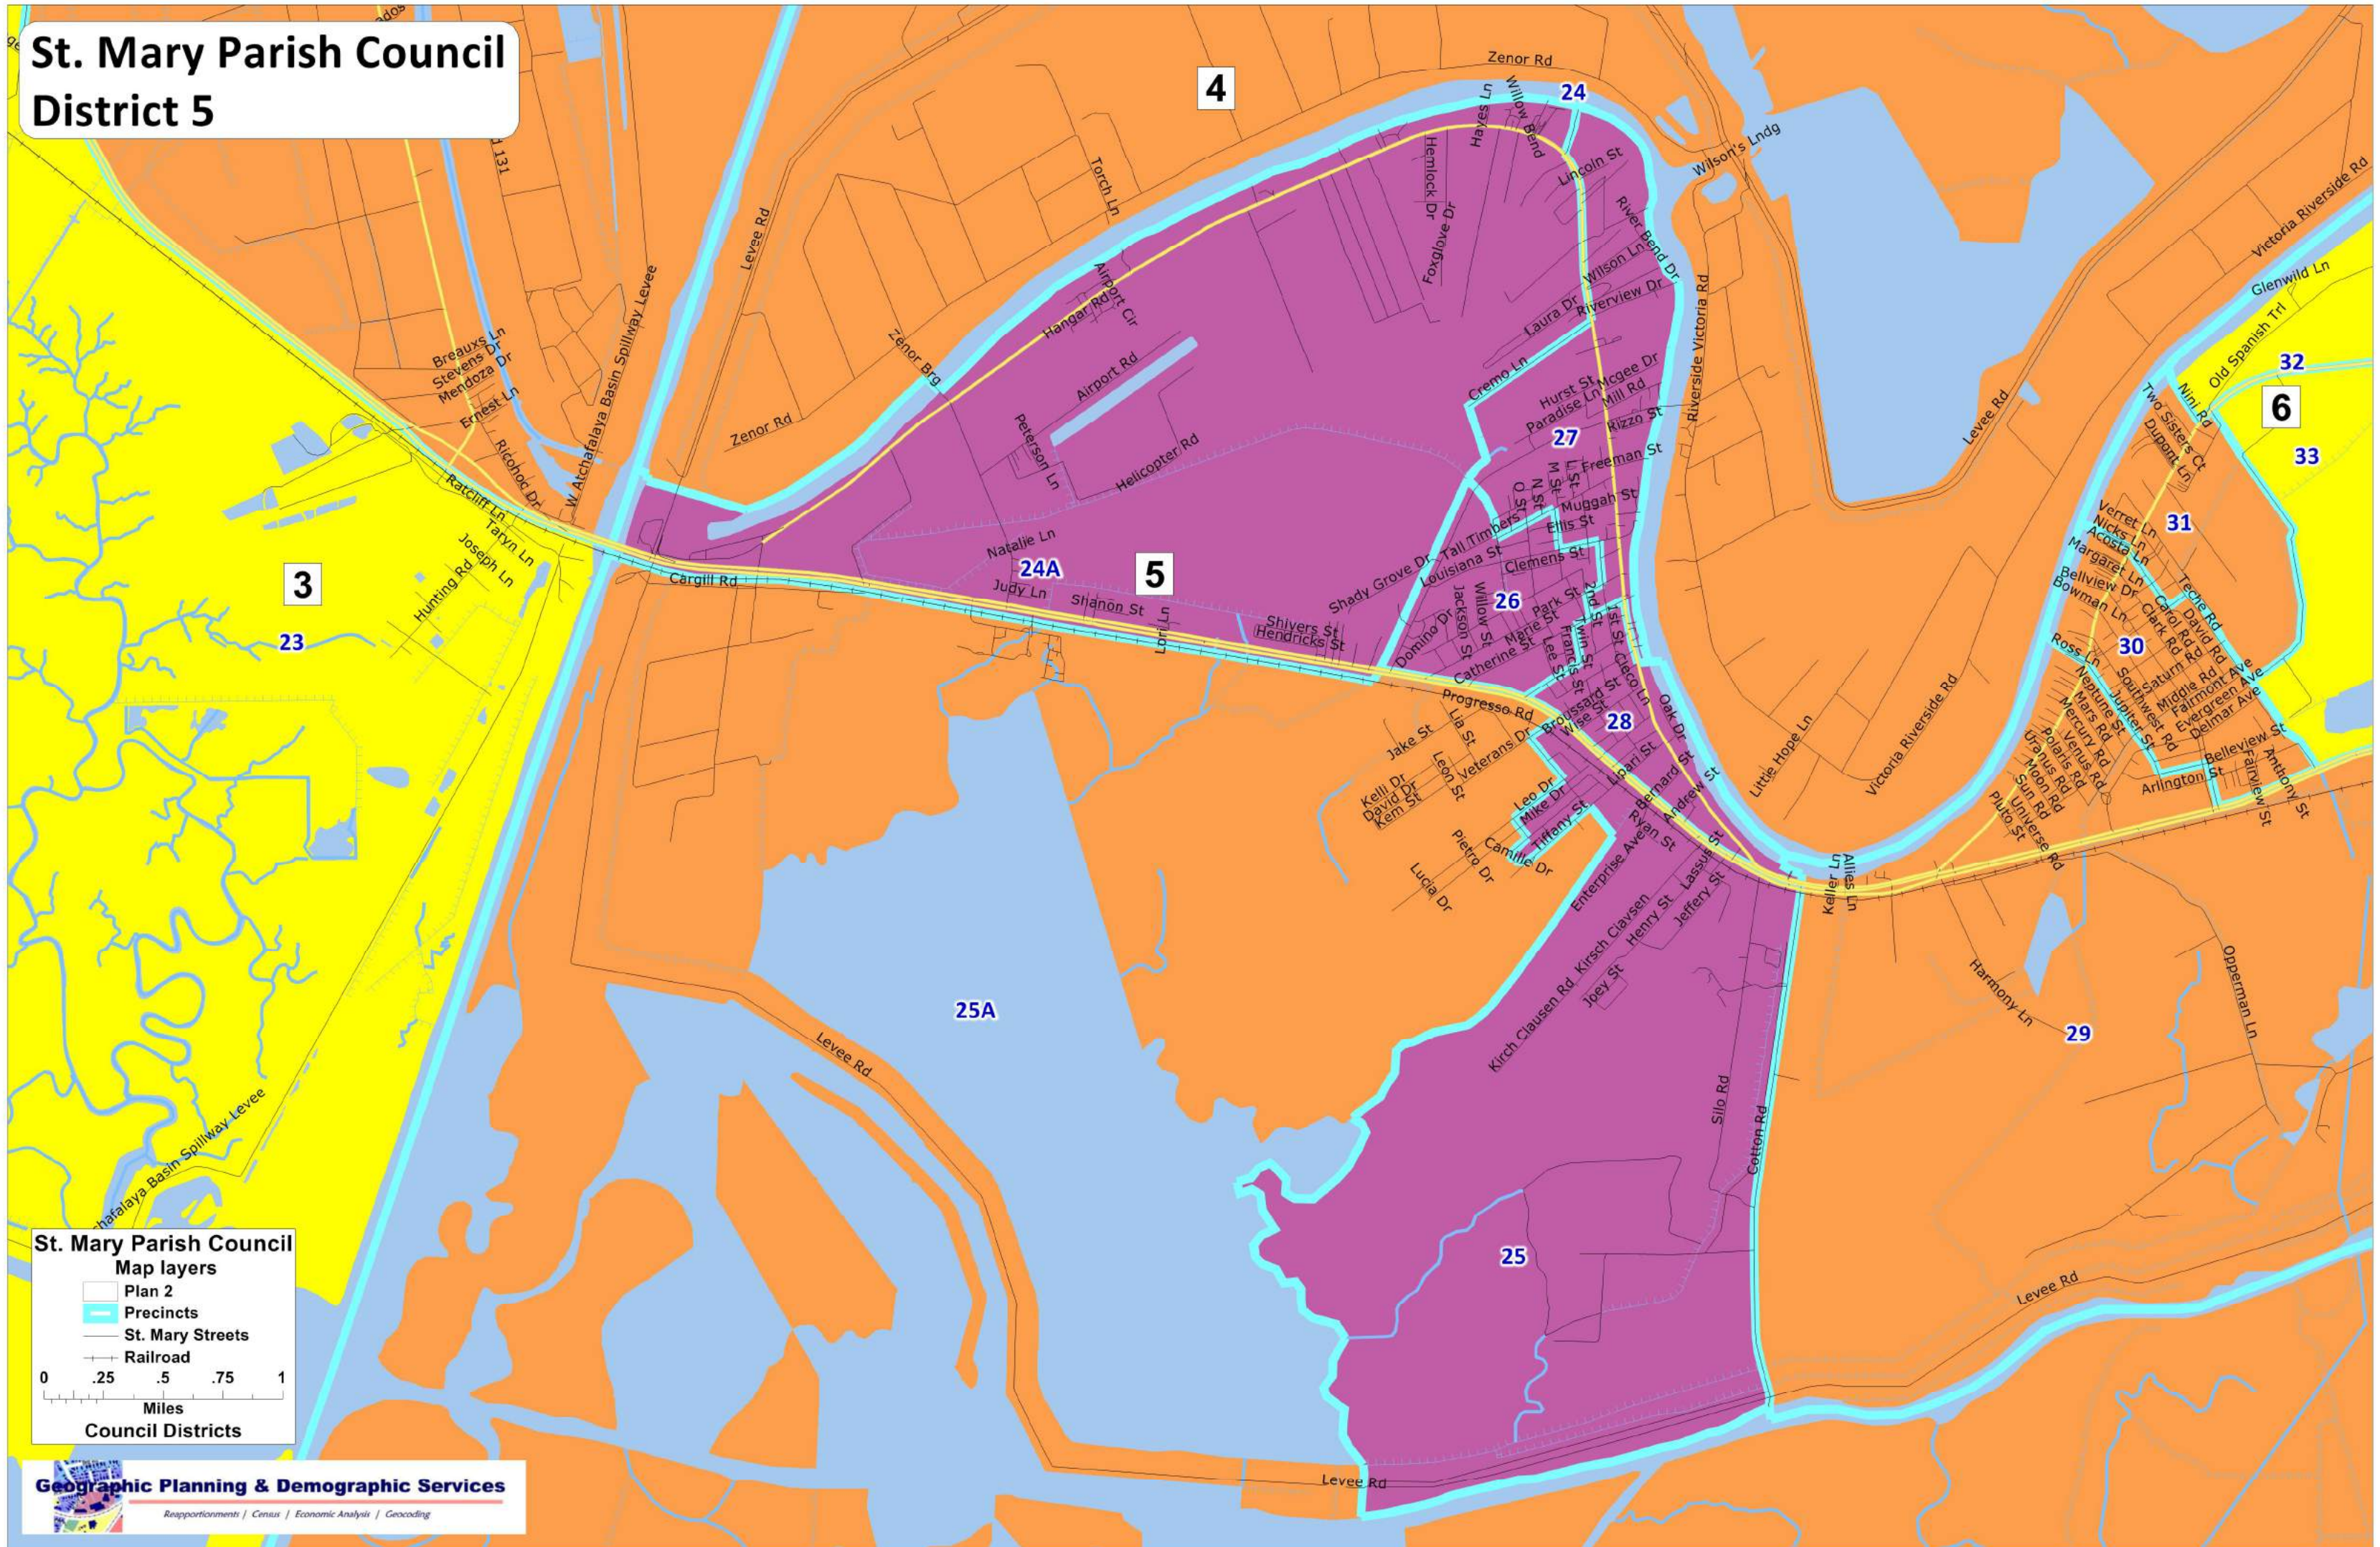

St. Mary Parish Council District 5

**St. Mary Parish Council
Map layers**

- Plan 2
- Precincts
- St. Mary Streets
- Railroad

0 .25 .5 .75 1
Miles

Council Districts