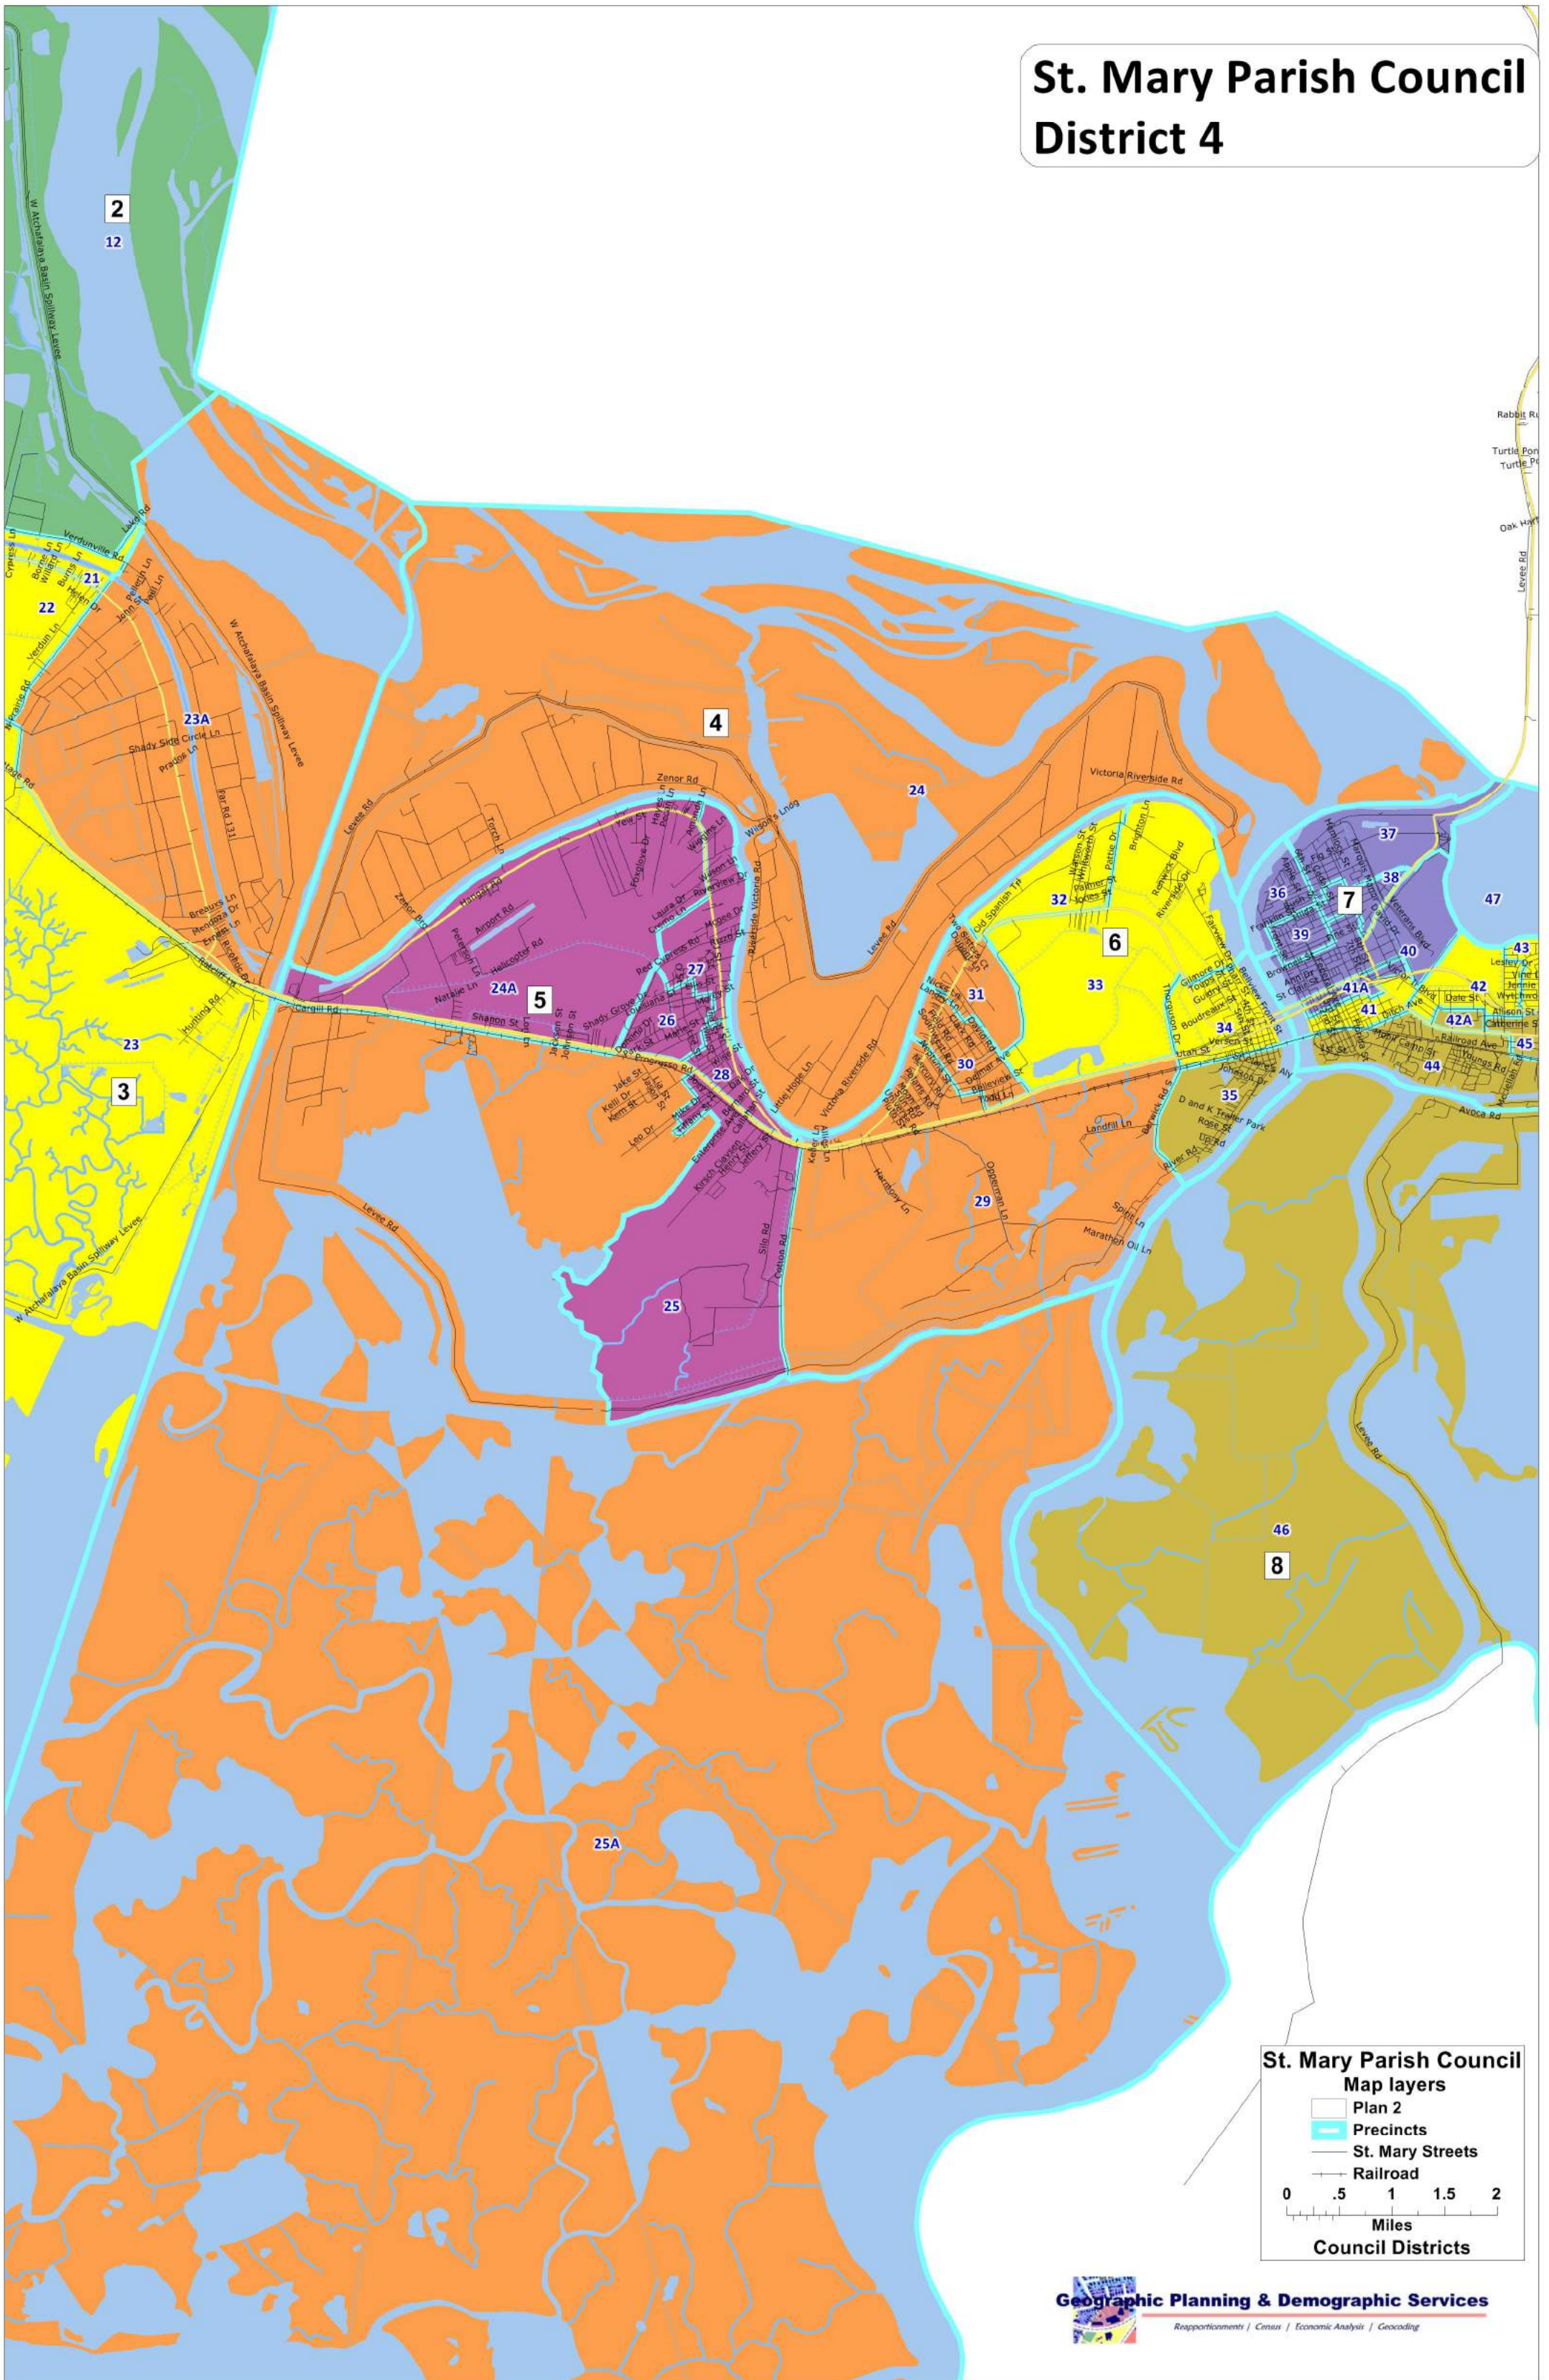

# St. Mary Parish Council District 4

**St. Mary Parish Council  
Map layers**

- Plan 2
- Precincts
- St. Mary Streets
- Railroad

0 .5 1 1.5 2  
Miles

**Council Districts**