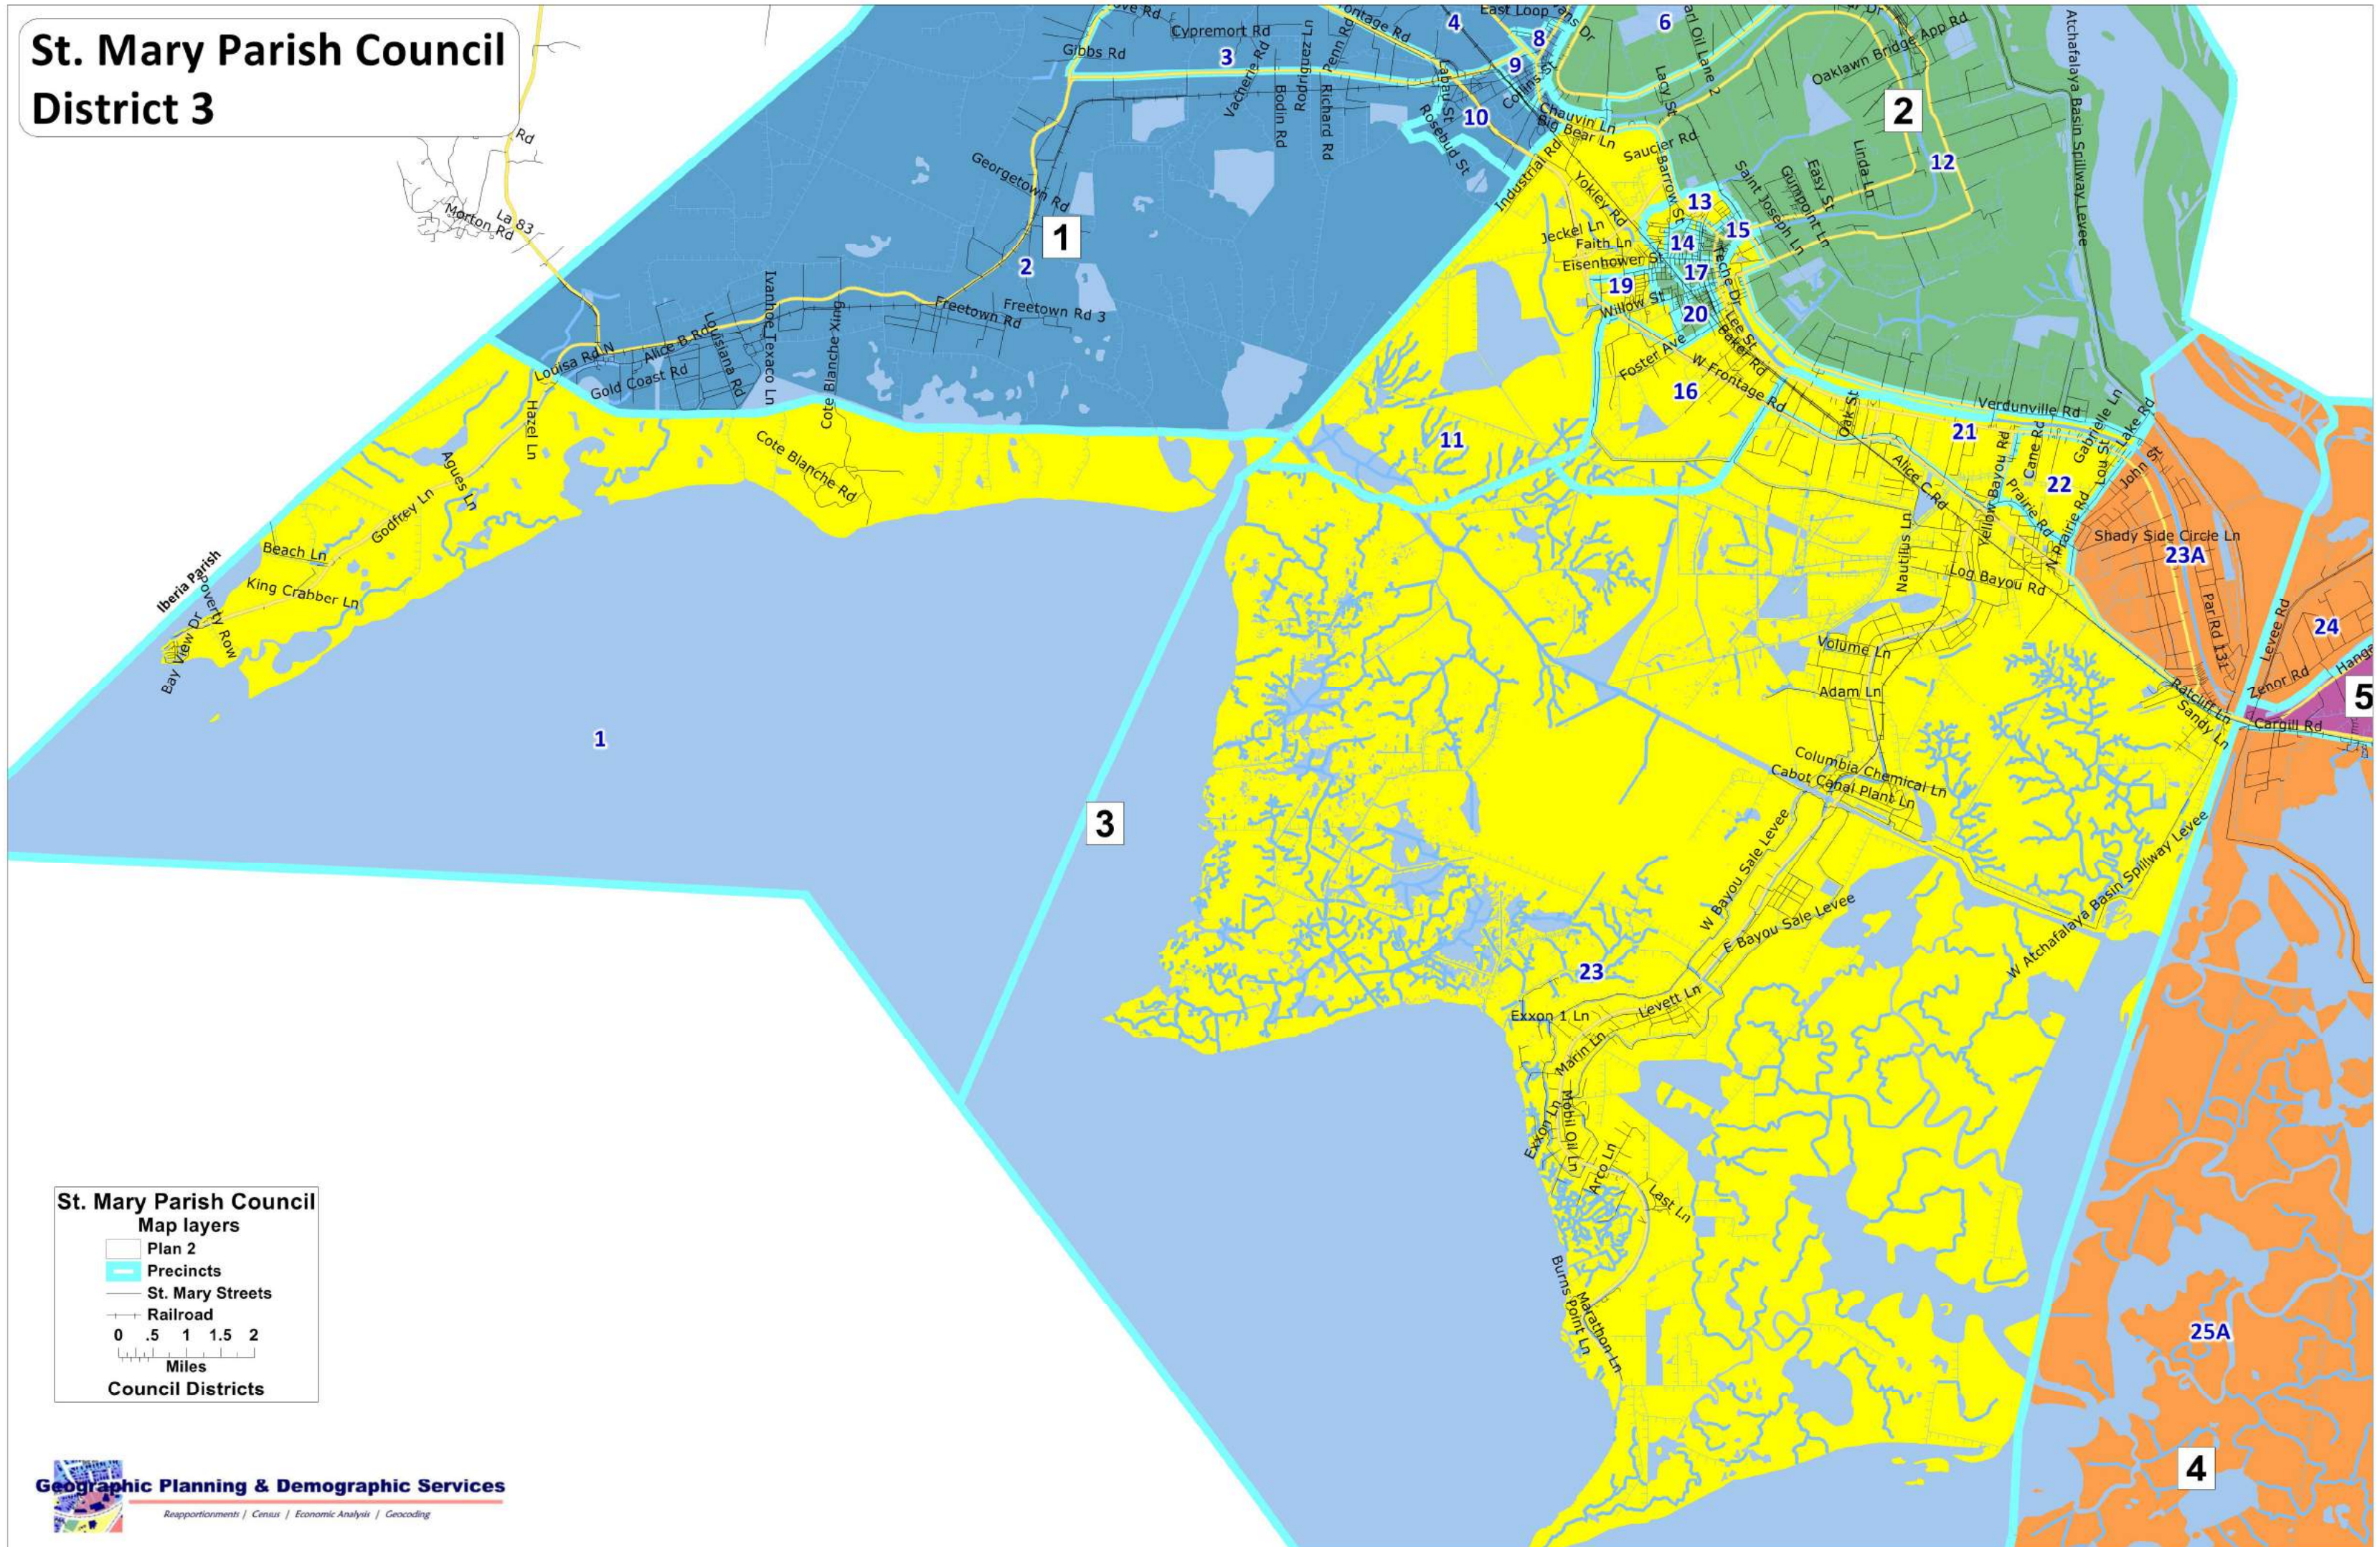

St. Mary Parish Council District 3

**St. Mary Parish Council
Map layers**

- Plan 2
- Precincts
- St. Mary Streets
- Railroad

0 .5 1 1.5 2
Miles

Council Districts