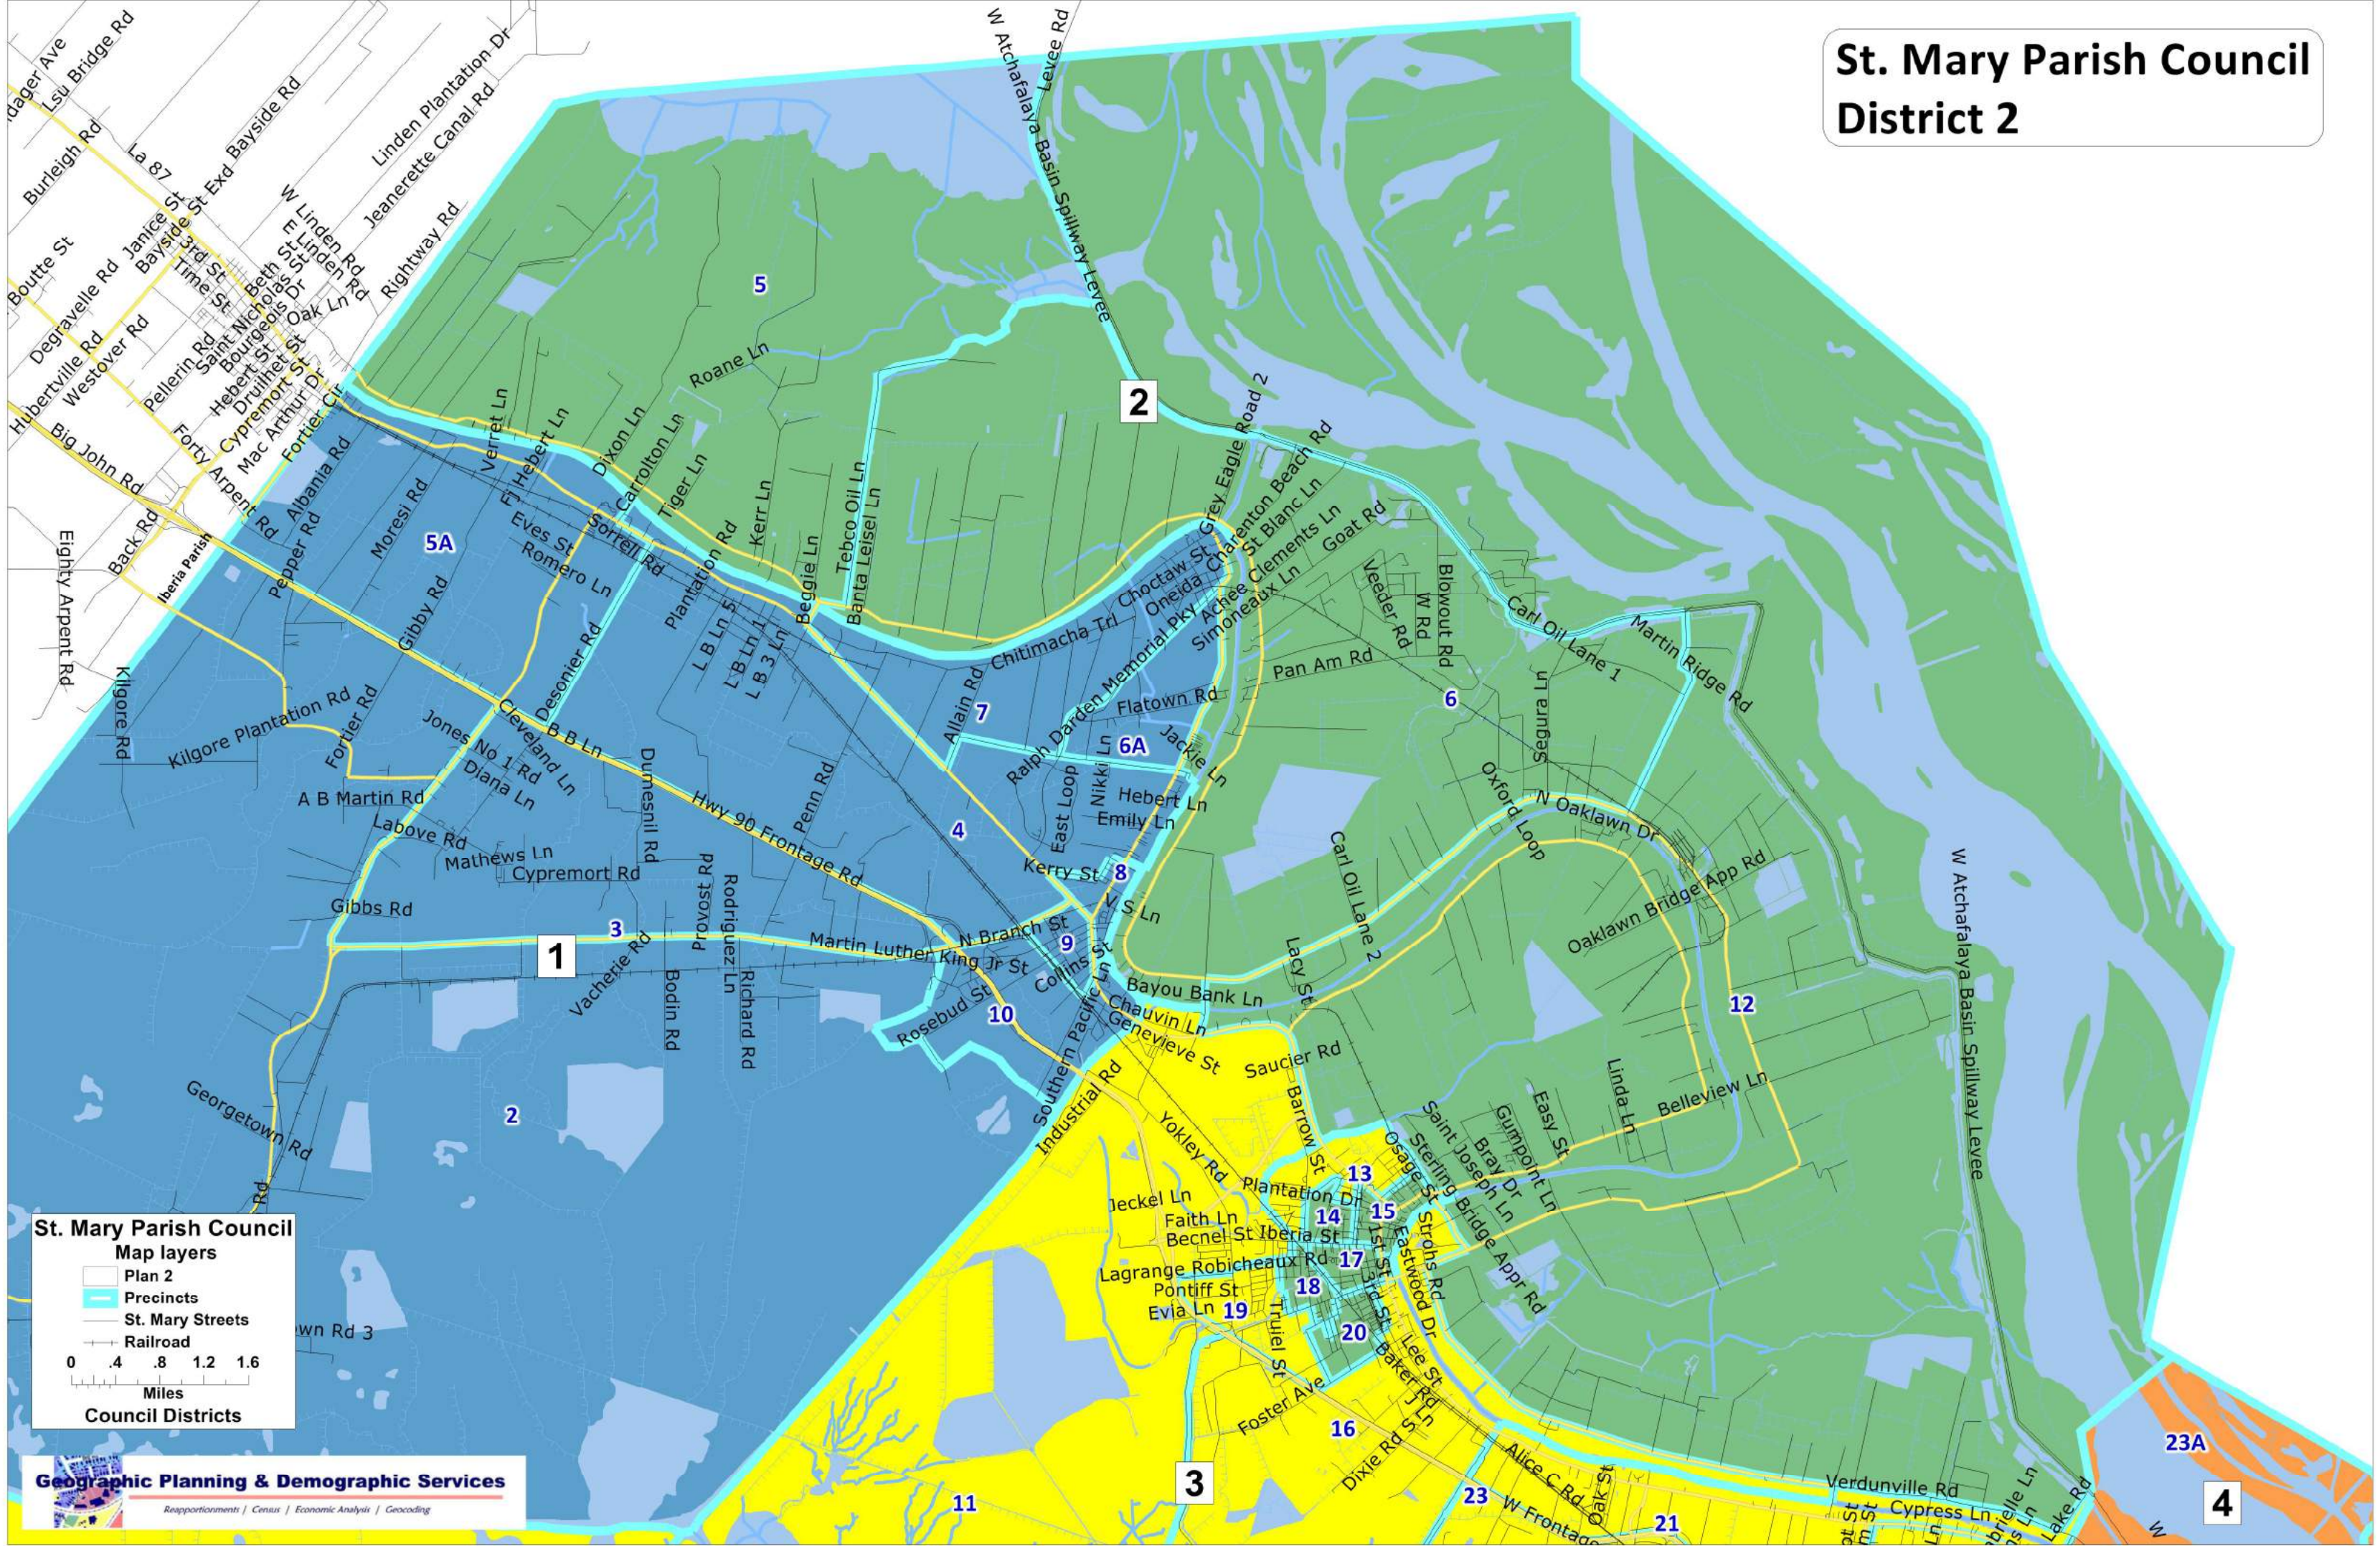

# St. Mary Parish Council District 2

**St. Mary Parish Council**  
**Map layers**  
 Plan 2  
 Precincts  
 St. Mary Streets  
 Railroad  
 0 .4 .8 1.2 1.6  
 Miles  
 Council Districts