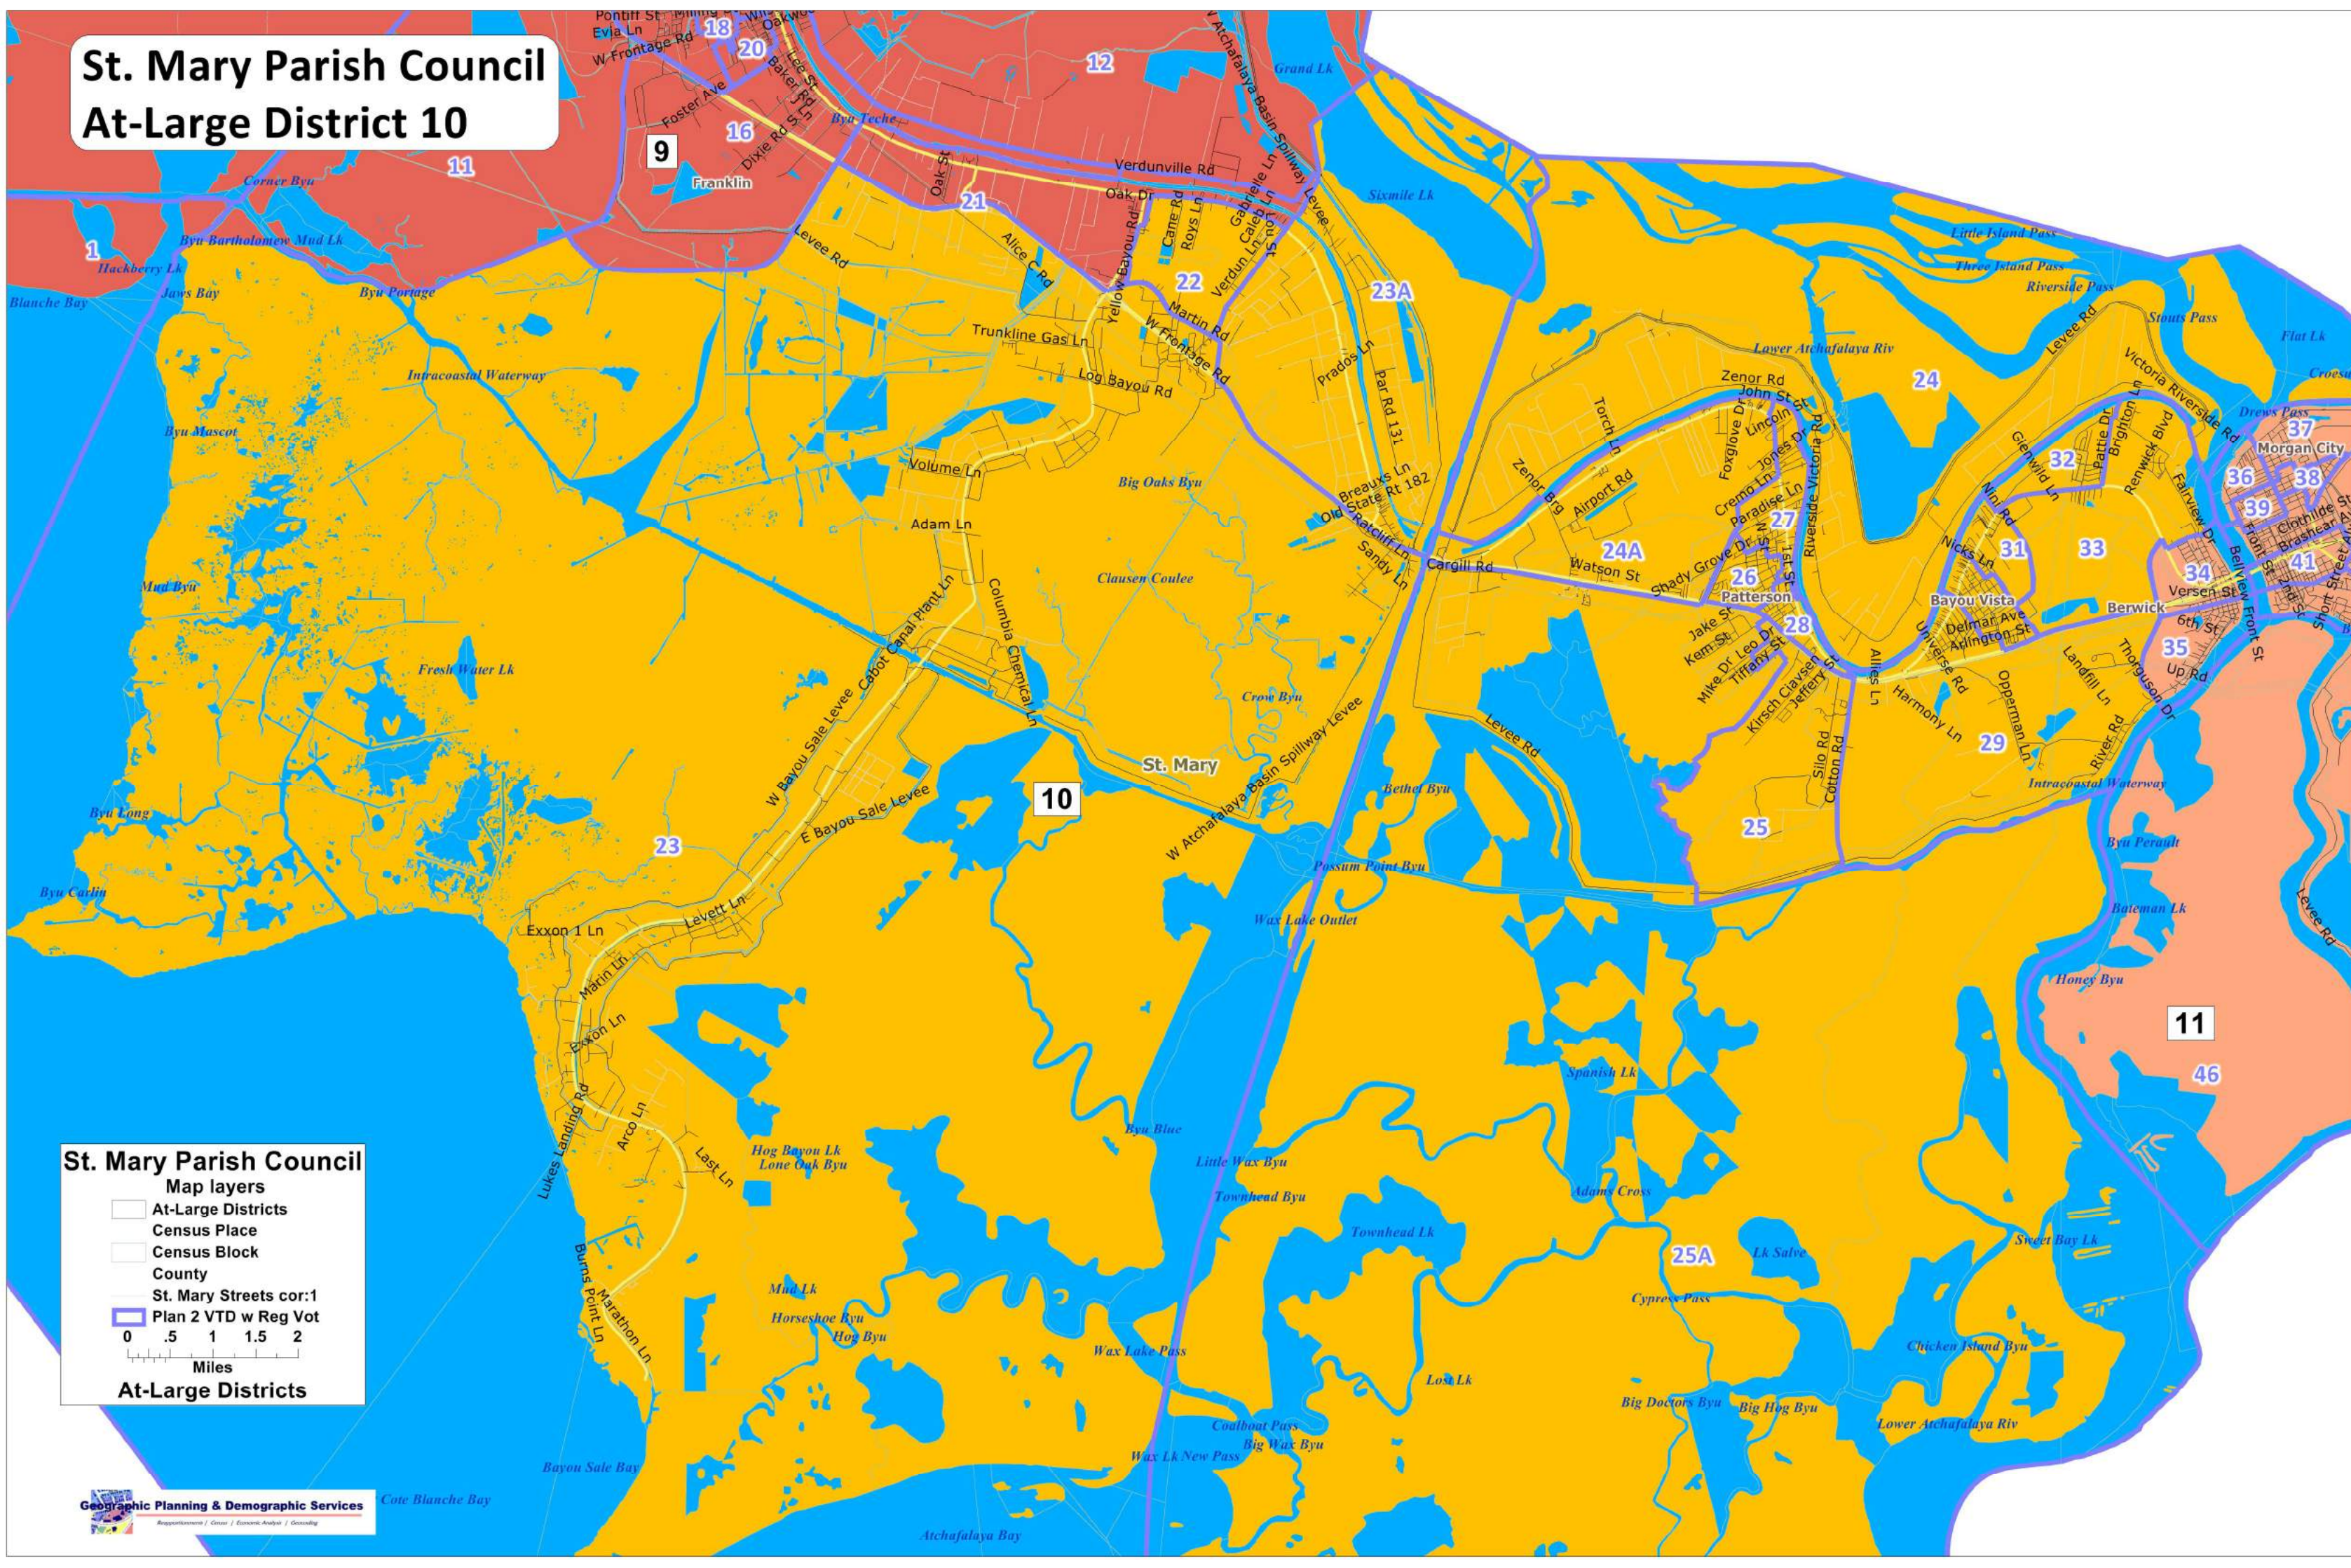

St. Mary Parish Council At-Large District 10

St. Mary Parish Council
Map layers

- At-Large Districts
- Census Place
- Census Block
- County
- St. Mary Streets cor:1
- Plan 2 VTD w Reg Vot

0 .5 1 1.5 2
Miles

At-Large Districts